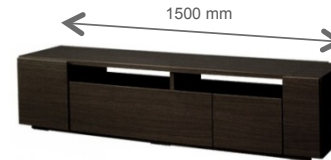

Sample 2LDK 90m²

****Delivery & removal fee will be charged additionally.**

LIVING ROOM

3P Sofa

Floor Lamp

Center Table

Audio Board

DINING ROOM

Dining Table
Dining Chair x 4

x 4

Lease Fee

12 Months Lease	75,000 JPY/month (plus Tax)
24 Months Lease	50,000 JPY/month (plus Tax)
36 Months Lease	40,000 JPY/month (plus Tax)

Items

3P Sofa x 1	Queen Size Bed x 1
Center Table x 1	Night Table x 2
Audio Board x 1	Night Lamp x 2
Floor Lamp x 1	Chest of Drawers x 1
	Desk x 1
Dining Table x 1	Desk Lamp x 1
Dining Chair x 4	Desk Chair x 1
	Semi-Double Size Bed x 1
	Night Table x 1
	Night Lamp x 1