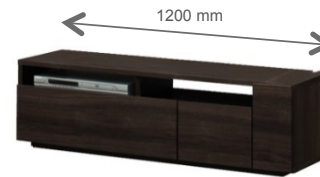

Sample 1LDK 56m²

****Delivery & removal fee will be charged additionally.**

LIVING ROOM

3P Sofa

Floor Lamp

Center Table

Audio Board

DINING ROOM

Dining Table
Dining Chair x 2

x 2

MASTER BEDROOM

Night Table x 2
Night Lamp x 2

Queen Size Bed
(W)1600 x (D)1950 mm

Chest of Drawers

Lease Fee

12 Months Lease	50,000 JPY/month (plus Tax)
24 Months Lease	35,000 JPY/month (plus Tax)
36 Months Lease	25,000 JPY/month (plus Tax)

Items

3P Sofa x 1	Queen Size Bed x 1
Center Table x 1	Night Table x 2
Audio Board x 1	Night Lamp x 2
Floor Lamp x 1	Chest of Drawers x 1
Dining Table x 1	
Dining Chair x 2	