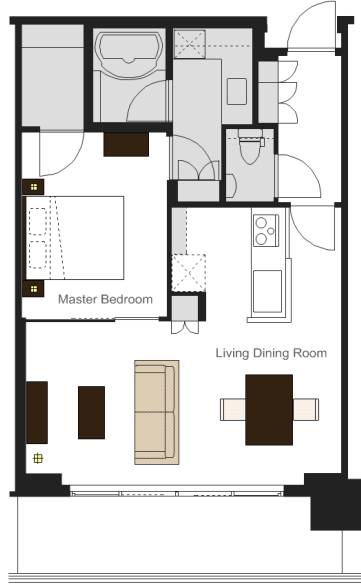

Sample 1LDK 56m²

****Delivery & removal fee will be charged additionally.**

LIVING ROOM

3P Sofa

Floor Lamp

Center Table

Audio Board

DINING ROOM

Dining Table
Dining Chair x 2

x 2

MASTER BEDROOM

Night Table x 2
Night Lamp x 2

Queen Size Bed
(W)1600 x (D)1950 mm

Chest of Drawers

Lease Fee

12 Months Lease	50,000 JPY/month (plus Tax)
24 Months Lease	35,000 JPY/month (plus Tax)
36 Months Lease	25,000 JPY/month (plus Tax)

Items

3P Sofa x 1	Queen Size Bed x 1
Center Table x 1	Night Table x 2
Audio Board x 1	Night Lamp x 2
Floor Lamp x 1	Chest of Drawers x 1
Dining Table x 1	
Dining Chair x 2	